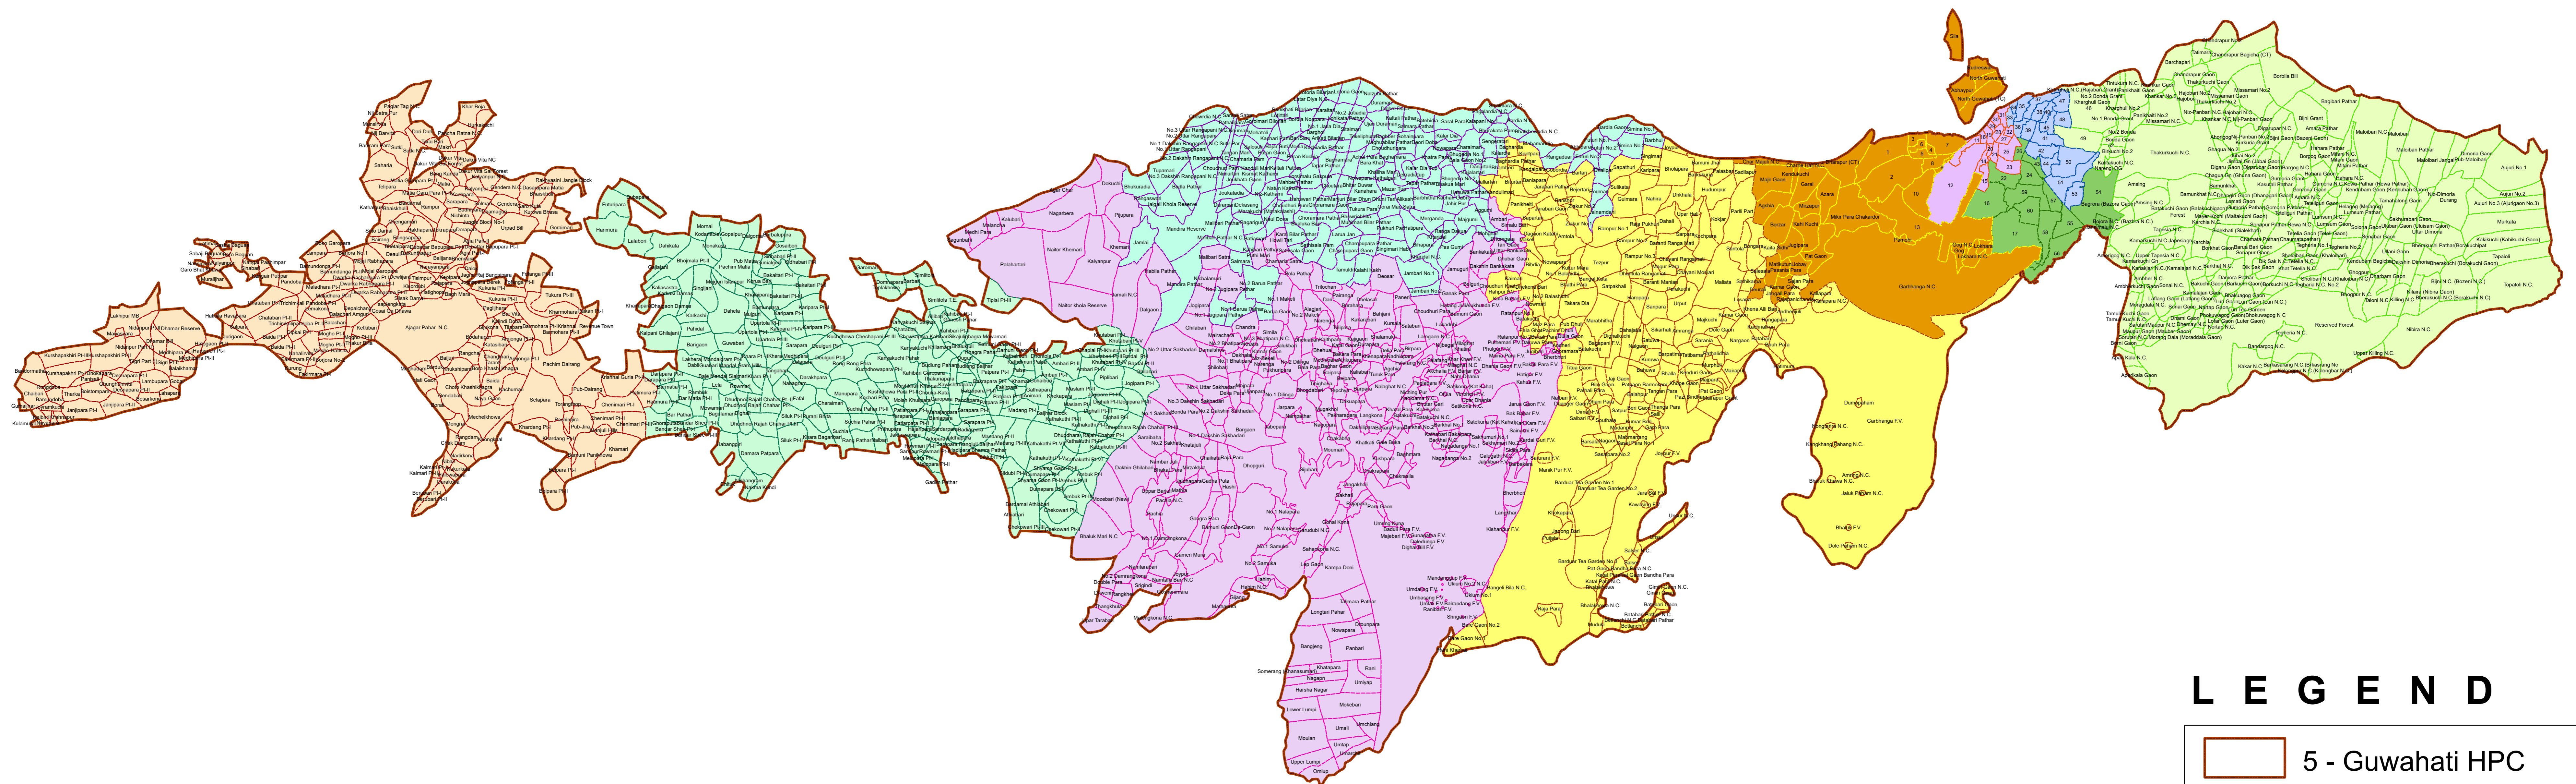

Map showing 5-Guwahati HPC along with Legislative Assembly Constituency

LEGEND

	5 - Guwahati HPC
	13 - Goalpara West (ST)
	15 - Dudhnoi (ST)
	27 - Chamaria
	28 - Boko-Chaygaon (ST)
	29 - Palasbari
	33 - Dispur
	34 - Dimoria (SC)
	35 - New Guwahati
	36 - Guwahati Central
	37 - Jalukbari